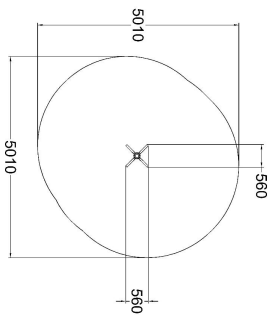

# CLIMBING TREE

User age	6+
Number of users	1
Product length, mm	560
Product width, mm	560
Product height, mm	2700
Impact area, m <sup>2</sup>	19.2
Falling space, m <sup>2</sup>	19.2
Height required, mm	3700
Max. free fall height, mm	2530
Safety info	EN 1176-1 TÜV
Installation time (for 1), h	2