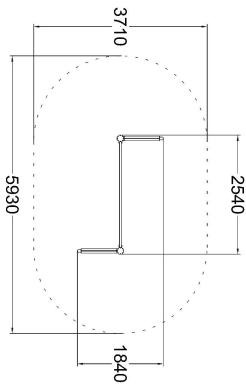

QFL0192

BALANCE ROPE

User age	3+
Number of users	2
Product length, mm	2540
Product width, mm	1840
Product height, mm	2700
Falling space, m ²	19.1
Height required, mm	3700
Max. free fall height, mm	350
Safety info	EN 1176-1 TÜV
Installation time (for 1), h	2