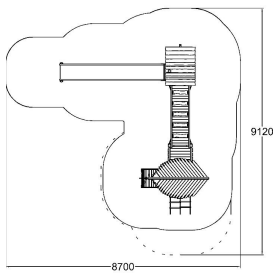

-  Bridges
1
-  Climbing
1
-  Play panels
1
-  Roofs
2
-  Slides
1
-  Towers
2

User age	4+
Number of users	15
Product length, mm	5530
Product width, mm	6910
Product height, mm	3960
Impact area, m ²	47
Falling space, m ²	53
Height required, mm	4500
Max. free fall height, mm	1970
Safety info	EN 1176-1, 3 TÜV