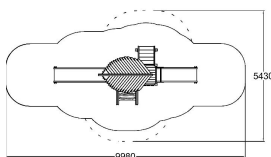

-  Climbing
2
-  Meeting points
2
-  Roofs
1
-  Slides
2
-  Towers
1

User age	1+
Number of users	10
Product length, mm	5980
Product width, mm	2450
Product height, mm	3820
Impact area, m ²	32
Falling space, m ²	35
Height required, mm	4500
Max. free fall height, mm	1470
Safety info	EN 1176-1, 3 TÜV