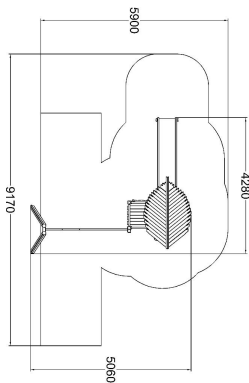

-  Climbing
2
-  Meeting points
1
-  Roofs
1
-  Slides
2
-  Swinging
1
-  Towers
1

User age	4+
Number of users	8
Product length, mm	4280
Product width, mm	4760
Product height, mm	3820
Impact area, m ²	37.4
Falling space, m ²	37.4
Height required, mm	4820
Max. free fall height, mm	1470
Safety info	EN 1176-1:2017, -2:2020, -3:2017
Installation time (for 1), h	13