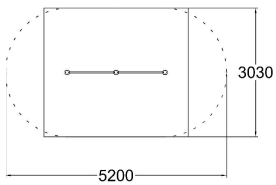

CHINNING BARS FOR 2

Product length, mm	2405
Product width, mm	95
Product height, mm	1550
Height required, mm	2500
Max. free fall height, mm	1350
Safety info	EN 1176-1 TÜV