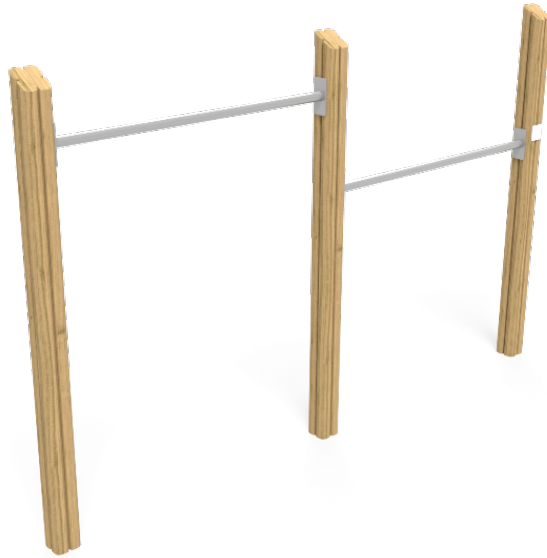

CHINNING BARS FOR 2

Product length, mm	2405
Product width, mm	95
Product height, mm	1550
Height required, mm	2500
Max. free fall height, mm	1350
Safety info	EN 1176-1 TÜV