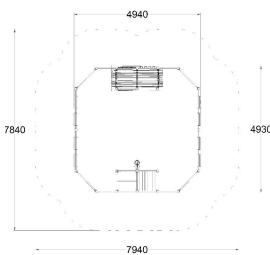

-  Meeting points
9
-  Roofs
1
-  Sandplay
2

User age	+1
Number of users	48
Product length, mm	4940
Product width, mm	4930
Product height, mm	2540
Falling space, m ²	54.6
Height required, mm	3540
Max. free fall height, mm	490
Safety info	EN 1176-1 TÜV
Installation time (for 1), h	20