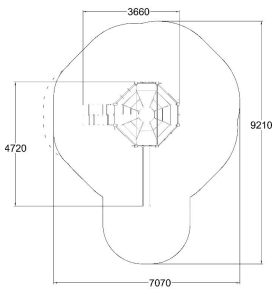

QFL0165

CLIMBING ADVENTURE

User age	4+
Number of users	13
Product length, mm	4720
Product width, mm	3660
Product height, mm	2960
Impact area, m ²	46
Falling space, m ²	46.9
Max. free fall height, mm	1970
Safety info	EN 1176-1 TÜV
Installation time (for 1), h	15
Ropes	