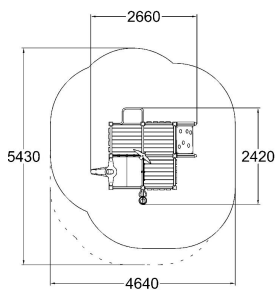

TOWER PLAY WITH SAND PLAY

-  Climbing
1
-  Play panels
2
-  Sandplay
2
-  Towers
1

User age	3+
Number of users	9
Product length, mm	2660
Product width, mm	2430
Product height, mm	3290
Impact area, m ²	19.1
Falling space, m ²	21.2
Height required, mm	4290
Max. free fall height, mm	870
Safety info	EN 1176-1, (3) TÜV
Installation time (for 1), h	14