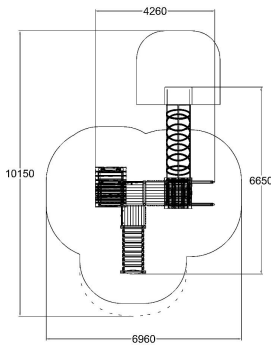

-  Climbing
2
-  Meeting points
1
-  Play panels
2
-  Roofs
3
-  Slides
1
-  Towers
3

User age	1+
Number of users	15
Product length, mm	4250
Product width, mm	6650
Product height, mm	3970
Impact area, m ²	34.9
Falling space, m ²	36.4
Height required, mm	4970
Max. free fall height, mm	1590
Safety info	EN 1176-1, 3 TÜV
Installation time (for 1), h	48