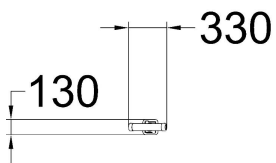

TELESCOPE POLE

Number of users	1
Product length, mm	320
Product width, mm	320
Product height, mm	1250
Safety info	EN 1176-1 TÜV