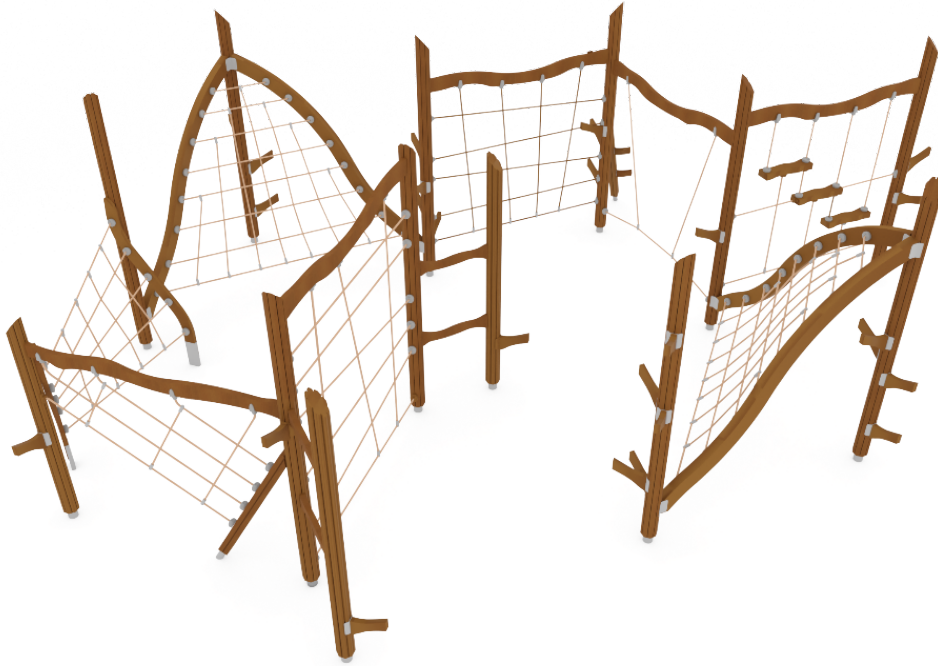

QFL0150

CLIMBING TRACK

User age	6+
Number of users	32
Product length, mm	9980
Product width, mm	7250
Product height, mm	3000
Impact area, m ²	96
Falling space, m ²	96
Height required, mm	4000
Max. free fall height, mm	2880
Safety info	EN 1176-1, (11) TÜV