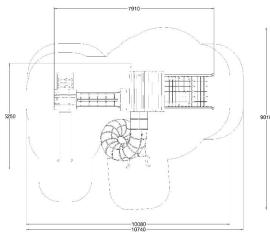

SPELL HILL WITH TUBE

-  Bridges
1
-  Climbing
5
-  Play panels
3
-  Roofs
2
-  Slides
2
-  Towers
2

User age	3+
Number of users	23
Product length, mm	5250
Product width, mm	7910
Product height, mm	5020
Impact area, m ²	64.4
Falling space, m ²	69.3
Max. free fall height, mm	2930
Safety info	EN 1176-1, 3 TÜV