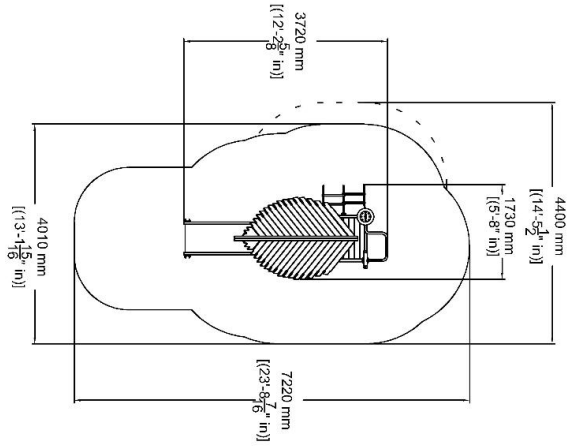

 Climbing
1

 Play panels
2

 Roofs
1

 Slides
2

 Towers
1

User age	3+
Number of users	4
Product length, mm	3720
Product width, mm	1730
Product height, mm	3850
Impact area, m ²	22.6
Falling space, m ²	23.9
Max. free fall height, mm	1000
Safety info	EN 1176-1, 3 TÜV