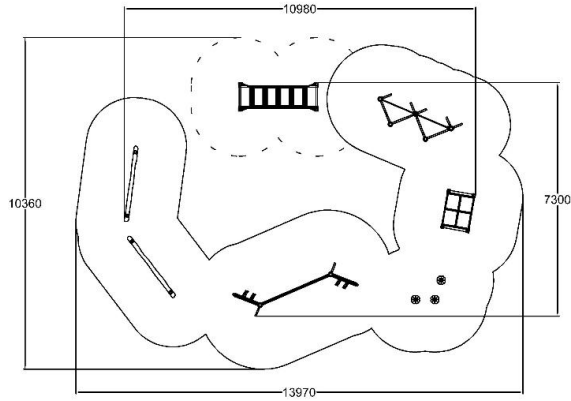

# BALANCE TRACK

User age	4+
Number of users	24
Impact area, m <sup>2</sup>	84
Falling space, m <sup>2</sup>	87.3
Max. free fall height, mm	1230
Safety info	EN 1176-1 TÜV
Installation time (for 1), h	20