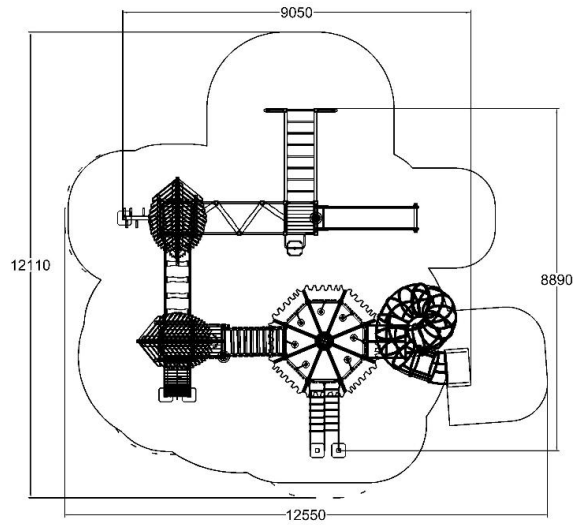

TREE HOUSE + TRACK

-  Bridges
2
-  Climbing
6
-  Dynamic
1
-  Meeting points
1
-  Play panels
3
-  Roofs
3
-  Slides
3
-  Towers
4

User age	3+
Number of users	40
Product length, mm	9080
Product width, mm	8610
Product height, mm	5350
Impact area, m ²	99.5
Falling space, m ²	100.7
Height required, mm	6350
Max. free fall height, mm	2570
Safety info	EN 1176-1, 3 TÜV
Installation time (for 1), h	47
Ropes	