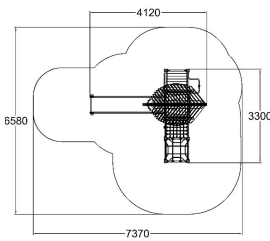

PLAY TOWER & CLIMBING

-  Climbing
4
-  Roofs
1
-  Slides
2
-  Towers
2

User age	3+
Number of users	12
Product length, mm	3870
Product width, mm	3290
Product height, mm	3820
Impact area, m ²	33.8
Falling space, m ²	33.8
Height required, mm	4820
Max. free fall height, mm	1990
Safety info	EN 1176-1, 3 TÜV
Installation time (for 1), h	19
Ropes	