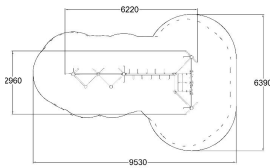

FAIRY'S ADVENTURE TRAIL

Product length, mm	6220
Product width, mm	2960
Product height, mm	2600
Impact area, m ²	42
Falling space, m ²	38.1
Max. free fall height, mm	2350
Safety info	EN 1176-1, (11) TÜV