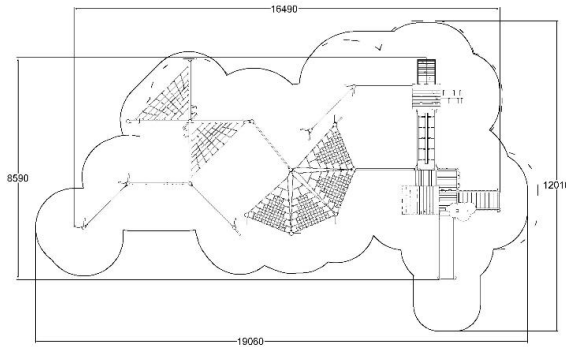

 Balancing
6

 Bridges
1

 Climbing
11

 Meeting points
5

 Play panels
7

 Roofs
2

 Slides
1

 Towers
6

User age	3+
Number of users	40
Product length, mm	16480
Product width, mm	8510
Product height, mm	3970
Impact area, m ²	137
Falling space, m ²	136
Max. free fall height, mm	2490
Safety info	EN 1176-1, (3) TÜV