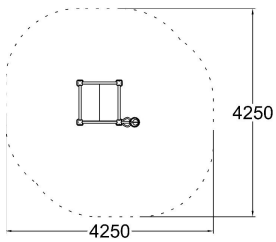

# SAND TABLE WITH CRANE

User age	1+
Number of users	3
Product length, mm	1270
Product width, mm	940
Product height, mm	2600
Impact area, m <sup>2</sup>	13
Falling space, m <sup>2</sup>	15
Height required, mm	2800
Max. free fall height, mm	500
Safety info	EN 1176-1 TÜV
Installation time (for 1), h	3