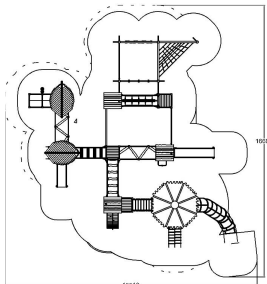

-  Balancing
2
-  Bridges
5
-  Meeting points
8
-  Roofs
6
-  Slides
3
-  Towers
8

User age	3+
Number of users	50
Product length, mm	12950
Product width, mm	12980
Product height, mm	5350
Impact area, m ²	162
Falling space, m ²	166
Height required, mm	6000
Max. free fall height, mm	2570
Safety info	EN 1176-1, 3 TÜV
Ropes	