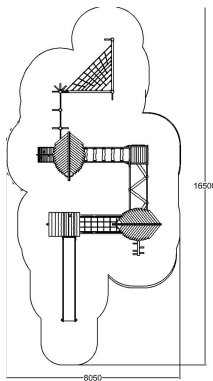

# PLAY TOWERS AND CLIMBING

-  Balancing  
1
-  Bridges  
3
-  Climbing  
5
-  Meeting points  
4
-  Play panels  
3
-  Roofs  
3
-  Slides  
1
-  Towers  
4

User age	3+
Product length, mm	5690
Product width, mm	13050
Product height, mm	3820
Impact area, m <sup>2</sup>	90
Falling space, m <sup>2</sup>	90
Height required, mm	4500
Max. free fall height, mm	2390
Safety info	EN 1176-1, 3 TÜV