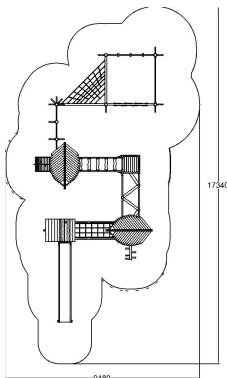

PLAY TOWERS AND CLIMBING

-  Balancing
2
-  Bridges
3
-  Climbing
6
-  Meeting points
3
-  Play panels
3
-  Slides
1
-  Towers
4

User age	3+
Product length, mm	6210
Product width, mm	13360
Product height, mm	3820
Impact area, m ²	108
Falling space, m ²	109
Height required, mm	4500
Max. free fall height, mm	2600
Safety info	EN 1176-1, 3 TÜV