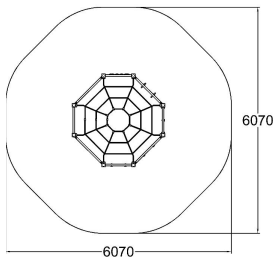

QFL0122

STORK NEST

User age	3+
Number of users	10
Product length, mm	2490
Product width, mm	2490
Product height, mm	2250
Impact area, m ²	29
Falling space, m ²	29
Height required, mm	4100
Max. free fall height, mm	1970
Safety info	EN 1176-1 TÜV
Installation time (for 1), h	11
Ropes	