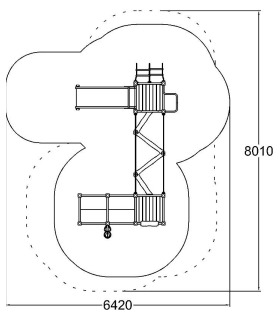

PLAY TOWER AND SAND PLAY

-  Balancing
1
-  Climbing
1
-  Meeting points
2
-  Sandplay
2
-  Slides
1
-  Towers
2

User age	3+
Number of users	12
Product length, mm	2920
Product width, mm	5000
Product height, mm	2550
Impact area, m ²	31
Falling space, m ²	40
Height required, mm	3000
Max. free fall height, mm	1000
Safety info	EN 1176-1, 3 TÜV
Installation time (for 1), h	10