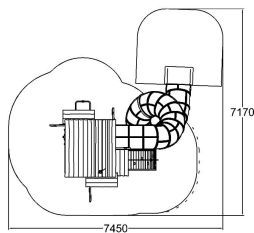

-  Climbing  
4
-  Play panels  
1
-  Roofs  
1
-  Slides  
2
-  Towers  
1

|                               |                  |
|-------------------------------|------------------|
| User age                      | 3+               |
| Number of users               | 20               |
| Product length, mm            | 4980             |
| Product width, mm             | 4700             |
| Product height, mm            | 6840             |
| Impact area, m <sup>2</sup>   | 35               |
| Falling space, m <sup>2</sup> | 35               |
| Height required, mm           | 7000             |
| Max. free fall height, mm     | 1470             |
| Safety info                   | EN 1176-1, 3 TÜV |
| Installation time (for 1), h  | 108              |