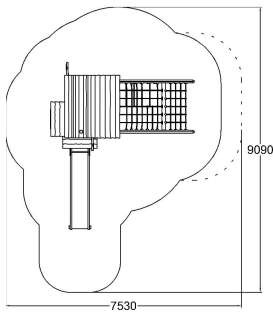

-  Climbing
6
-  Roofs
1
-  Slides
1
-  Towers
4

User age	3+
Number of users	20
Product length, mm	4590
Product width, mm	5320
Product height, mm	4970
Impact area, m ²	43
Falling space, m ²	46
Height required, mm	5500
Max. free fall height, mm	2880
Safety info	EN 1176-1, 3 TÜV
Installation time (for 1), h	108