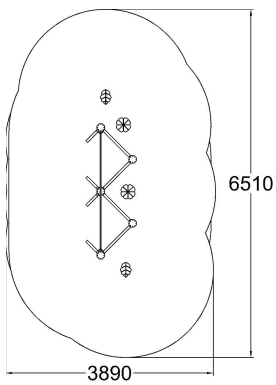

QFL0114

FLORA ADVENTURE TRAIL

User age	3+
Number of users	4
Product length, mm	3510
Product width, mm	950
Product height, mm	2700
Impact area, m ²	21
Falling space, m ²	21
Height required, mm	2800
Max. free fall height, mm	590
Safety info	EN 1176-1 TÜV