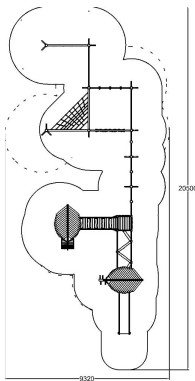

PLAY TOWERS AND CLIMBING

 Balancing
2

 Bridges
2

 Climbing
10

 Meeting points
3

 Roofs
2

 Slides
1

 Towers
3

User age	3+
Number of users	31
Product length, mm	5740
Product width, mm	16730
Product height, mm	3820
Impact area, m ²	117
Falling space, m ²	124
Height required, mm	4500
Max. free fall height, mm	2600
Safety info	EN 1176-1, 3 TÜV