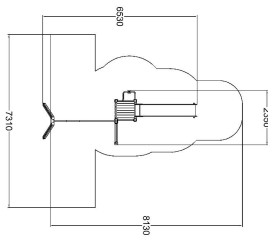

-  Climbing
1
-  Slides
2
-  Swinging
1
-  Towers
1

User age	3+
Product length, mm	6530
Product width, mm	2350
Product height, mm	2600
Impact area, m ²	34
Falling space, m ²	34.3
Max. free fall height, mm	1520
Safety info	EN 1176-1, 2, 3 TÜV
Installation time (for 1), h	8