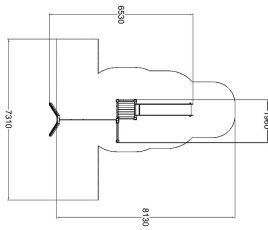

-  Climbing  
1
-  Swinging  
1
-  Towers  
1

User age	3+
Number of users	6
Impact area, m <sup>2</sup>	34
Falling space, m <sup>2</sup>	33.7
Max. free fall height, mm	1470
Safety info	EN 1176-1, 2, 3 TÜV
Installation time (for 1), h	8