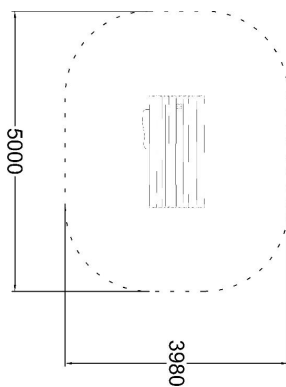

Meeting points
2

Play panels
2

User age	1+
Number of users	5
Product length, mm	2000
Product width, mm	980
Product height, mm	2080
Falling space, m ²	18
Height required, mm	2500
Safety info	EN 1176-1 TÜV
Installation time (for 1), h	3