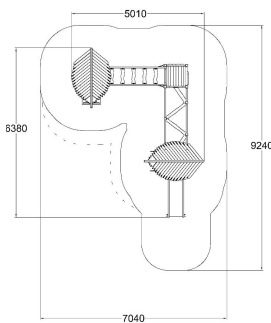

-  Balancing
2
-  Bridges
2
-  Climbing
4
-  Roofs
2
-  Slides
1
-  Towers
4

User age	2+
Number of users	11
Product length, mm	6380
Product width, mm	5010
Product height, mm	3200
Impact area, m ²	42.8
Falling space, m ²	45.4
Max. free fall height, mm	1000
Safety info	EN 1176-1, 3 TÜV