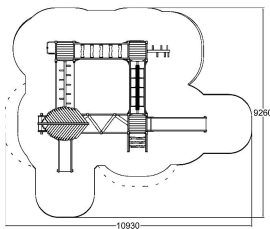

-  Balancing  
2
-  Bridges  
4
-  Climbing  
3
-  Meeting points  
4
-  Roofs  
1
-  Slides  
3
-  Towers  
4

User age	3+
Number of users	22
Product length, mm	7460
Product width, mm	5800
Product height, mm	3820
Impact area, m <sup>2</sup>	66
Falling space, m <sup>2</sup>	70
Height required, mm	4000
Max. free fall height, mm	1470
Safety info	EN 1176-1, 3 TÜV