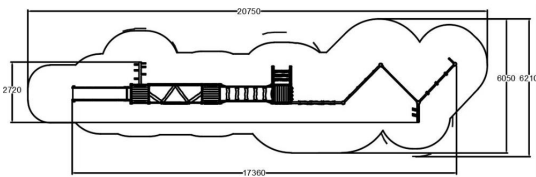

-  Balancing
2
-  Bridges
2
-  Climbing
5
-  Meeting points
1
-  Play panels
3
-  Slides
1

User age	3+
Number of users	20
Product length, mm	2940
Product width, mm	17360
Product height, mm	3000
Impact area, m ²	87
Falling space, m ²	90.5
Max. free fall height, mm	2300
Safety info	EN 1176-1, 3 TÜV