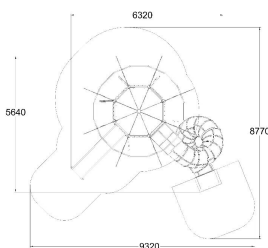

-  Play panels  
3
-  Roofs  
1
-  Slides  
2
-  Towers  
1

User age	3+
Number of users	30
Product length, mm	6330
Product width, mm	4810
Product height, mm	8270
Impact area, m <sup>2</sup>	43
Falling space, m <sup>2</sup>	43
Height required, mm	9270
Max. free fall height, mm	1470
Safety info	EN 1176-1, 4 TÜV