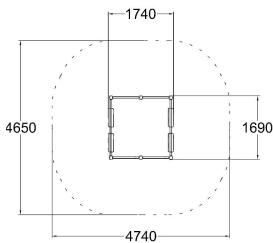

QFL0082

TROLL SANDBOX 1,7X1,7

User age	+1
Product length, mm	1740
Product width, mm	1690
Product height, mm	450
Falling space, m <sup>2</sup>	19.5
Height required, mm	2250
Max. free fall height, mm	370
Installation time (for 1), h	6