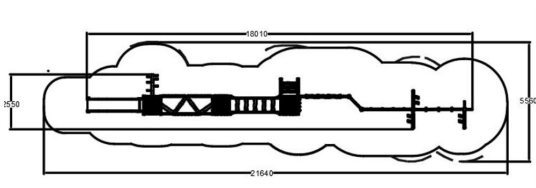

-  Balancing  
1
-  Bridges  
2
-  Climbing  
5
-  Meeting points  
1
-  Play panels  
2
-  Slides  
1

User age	3+
Number of users	20
Product length, mm	2550
Product width, mm	18010
Product height, mm	3000
Impact area, m <sup>2</sup>	86.7
Max. free fall height, mm	2600
Safety info	EN 1176-1, 3 TÜV