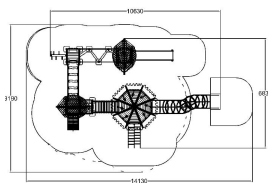

-  Bridges
2
-  Climbing
6
-  Meeting points
4
-  Play panels
3
-  Roofs
3
-  Slides
2
-  Towers
4

| | |
|-------------------------------|---|
| User age | 3+ |
| Number of users | 33 |
| Product length, mm | 10625 |
| Product width, mm | 6255 |
| Product height, mm | 5560 |
| Impact area, m ² | 87 |
| Falling space, m ² | 88 |
| Height required, mm | 6000 |
| Max. free fall height, mm | 2570 |
| Safety info | EN 1176-1, 3 TÜV |
| Ropes |  |