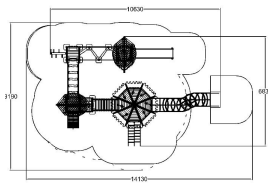

-  Climbing
5
-  Dynamic
1
-  Meeting points
2
-  Play panels
2
-  Roofs
3
-  Towers
4

User age	+3
Number of users	33
Product length, mm	10625
Product width, mm	6255
Product height, mm	5560
Impact area, m ²	87.4
Falling space, m ²	88.2
Height required, mm	6560
Max. free fall height, mm	2570
Safety info	EN 1176-1, 3 TÜV
Installation time (for 1), h	45
Ropes	