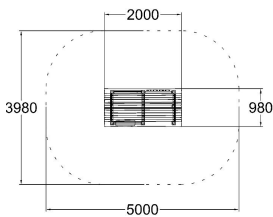

-  Meeting points
1
-  Play panels
1
-  Roofs
1

| | |
|-------------------------------|---------------|
| User age | 1+ |
| Number of users | 4 |
| Product length, mm | 2000 |
| Product width, mm | 980 |
| Product height, mm | 1920 |
| Falling space, m ² | 18 |
| Height required, mm | 2920 |
| Safety info | EN 1176-1 TÜV |
| Installation time (for 1), h | 6 |