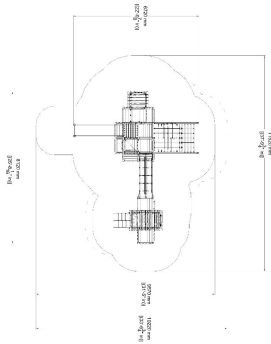

 Balancing
1

 Bridges
1

 Climbing
5

 Meeting points
2

 Play panels
7

 Roofs
1

 Slides
1

 Towers
2

User age	3+
Number of users	40
Product length, mm	8090
Product width, mm	6720
Product height, mm	3900
Impact area, m ²	69.6
Falling space, m ²	74.5
Max. free fall height, mm	2840
Safety info	EN 1176-1, 3 TÜV