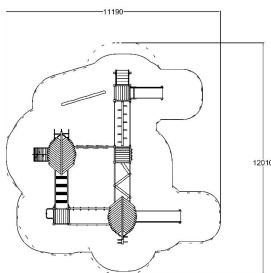

-  Balancing
3
-  Bridges
2
-  Climbing
8
-  Exercising
1
-  Meeting points
7
-  Roofs
2
-  Slides
3
-  Towers
5

Number of users	25
Product length, mm	9030
Product width, mm	7780
Product height, mm	3810
Impact area, m ²	88
Max. free fall height, mm	2600
Safety info	EN 1176-1, 3 TÜV
Ropes	