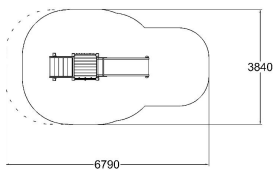

-  Play panels
1
-  Slides
1
-  Towers
1

Number of users	4
Product length, mm	3310
Product width, mm	920
Product height, mm	1950
Impact area, m ²	19
Falling space, m ²	21.3
Max. free fall height, mm	1000
Installation time (for 1), h	7