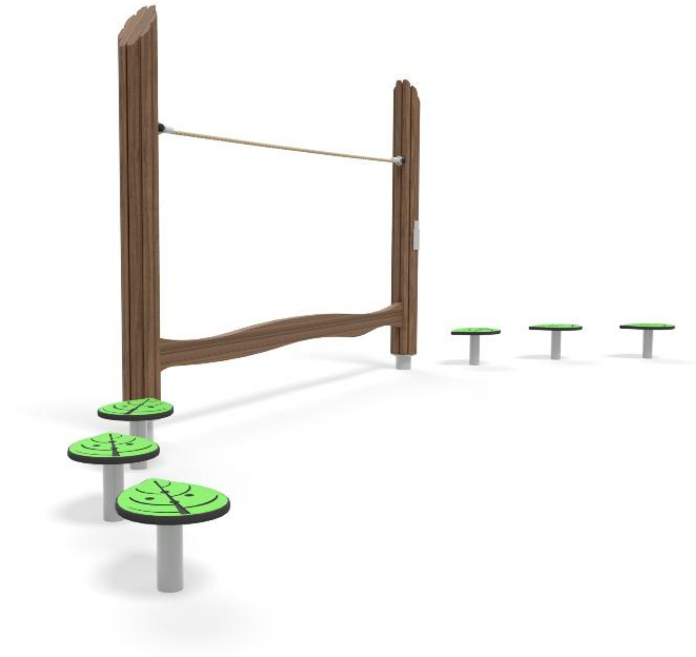

QFL0063-1

BALANCING ADVENTURE

User age	1+
Number of users	8
Product length, mm	1310
Product width, mm	5210
Product height, mm	1650
Falling space, m ²	26.6
Height required, mm	2650
Max. free fall height, mm	400
Safety info	EN 1176-1 TÜV
Installation time (for 1), h	5