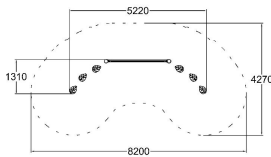

QFL0063-1

BALANCING ADVENTURE

User age	1+
Number of users	8
Product length, mm	1310
Product width, mm	5210
Product height, mm	1650
Falling space, m ²	26.6
Height required, mm	2650
Max. free fall height, mm	400
Safety info	EN 1176-1 TÜV
Installation time (for 1), h	5