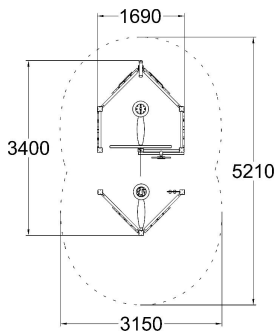

QFL0058

SMALL FLORA SHIP

User age	1+
Number of users	8
Product length, mm	3400
Product width, mm	1690
Product height, mm	3000
Falling space, m ²	14.1
Height required, mm	4000
Max. free fall height, mm	420
Safety info	EN 1176-1 TÜV
Installation time (for 1), h	7