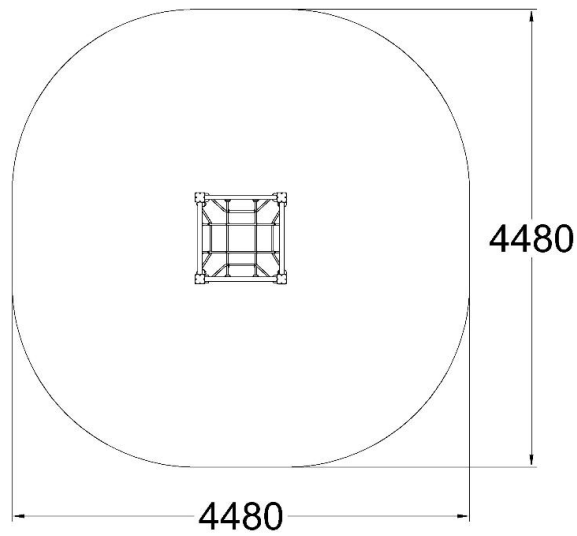

QFL0057

CLIMBING FRAME

User age	4+
Number of users	4
Product length, mm	890
Product width, mm	890
Product height, mm	2250
Impact area, m ²	17
Falling space, m ²	17
Max. free fall height, mm	1970
Safety info	EN 1176-1 TÜV
Installation time (for 1), h	3