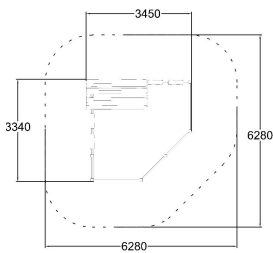

-  Play panels
3
-  Roofs
1
-  Sandplay
1

User age	1+
Number of users	10
Product length, mm	3340
Product width, mm	3450
Product height, mm	1860
Falling space, m ²	34.7
Max. free fall height, mm	370
Safety info	EN 1176-1 TÜV