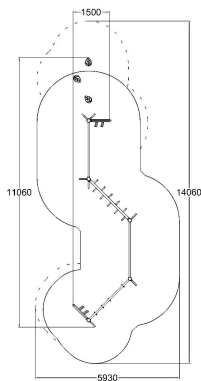

QFL0052

FLORA TRACK

User age	+3
Number of users	16
Product length, mm	11060
Product width, mm	2620
Product height, mm	2700
Impact area, m <sup>2</sup>	49.7
Falling space, m <sup>2</sup>	58.4
Height required, mm	3700
Max. free fall height, mm	1450
Safety info	EN 1176-1 TÜV