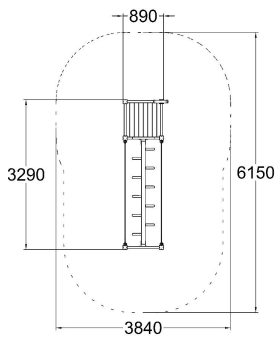

LITTLE CLIMBING PLAY

User age	3+
Number of users	4
Product length, mm	3290
Product width, mm	890
Product height, mm	1990
Impact area, m ²	20.5
Falling space, m ²	20.5
Height required, mm	2990
Max. free fall height, mm	870
Safety info	EN 1176-1 TÜV
Installation time (for 1), h	6